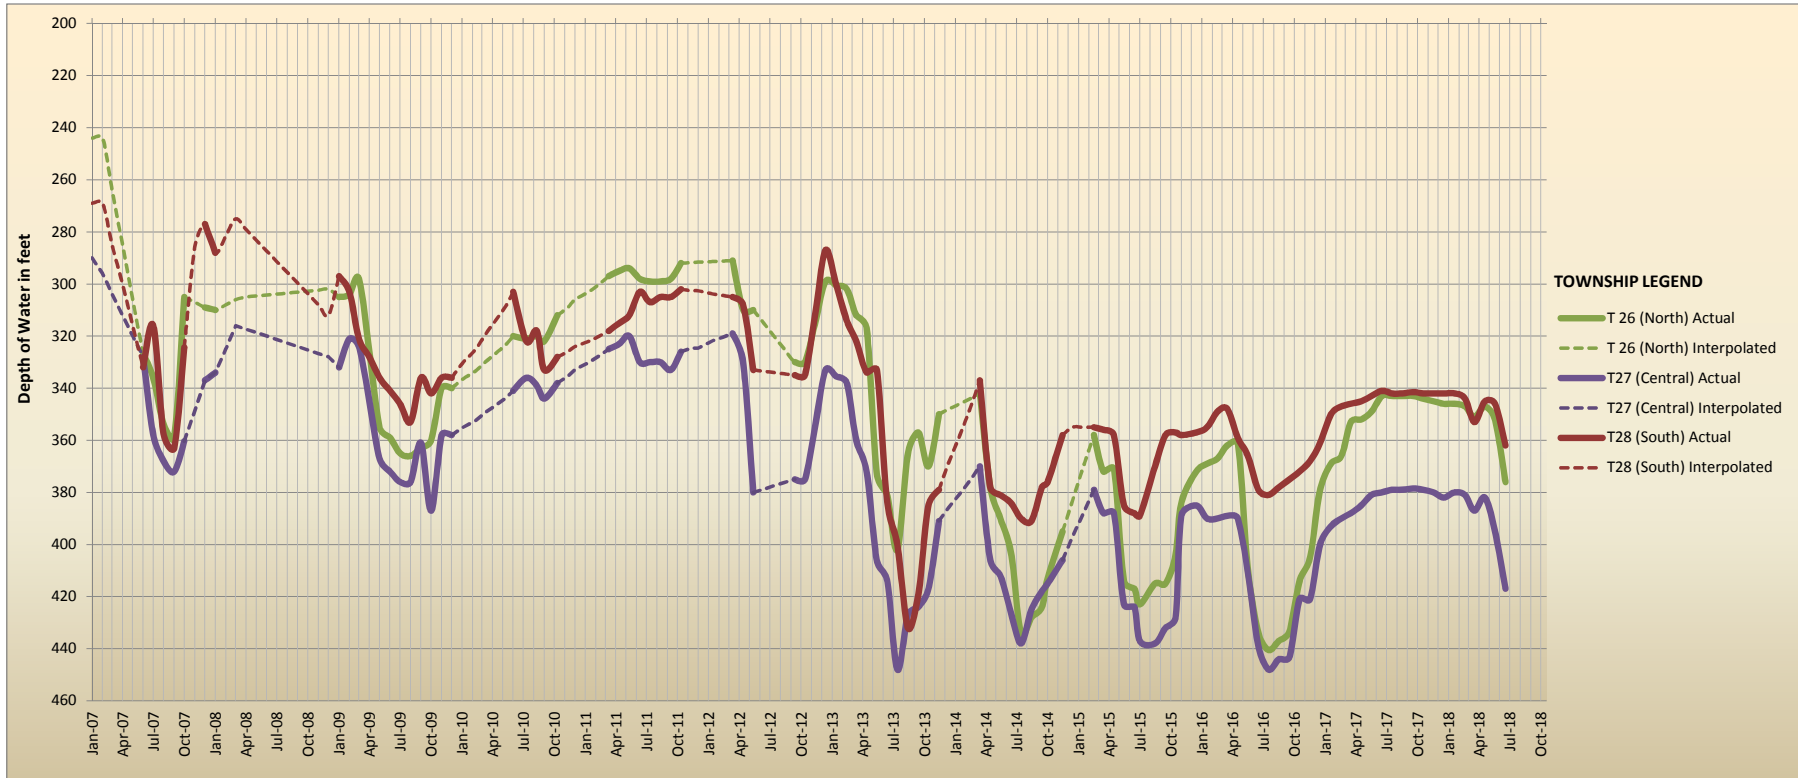

NORTH KERN WATER STORAGE DISTRICT AVERAGE MONTHLY GROUNDWATER LEVELS BY TOWNSHIP

DISTRICT DEEP WELL PRODUCTION Ac-Ft