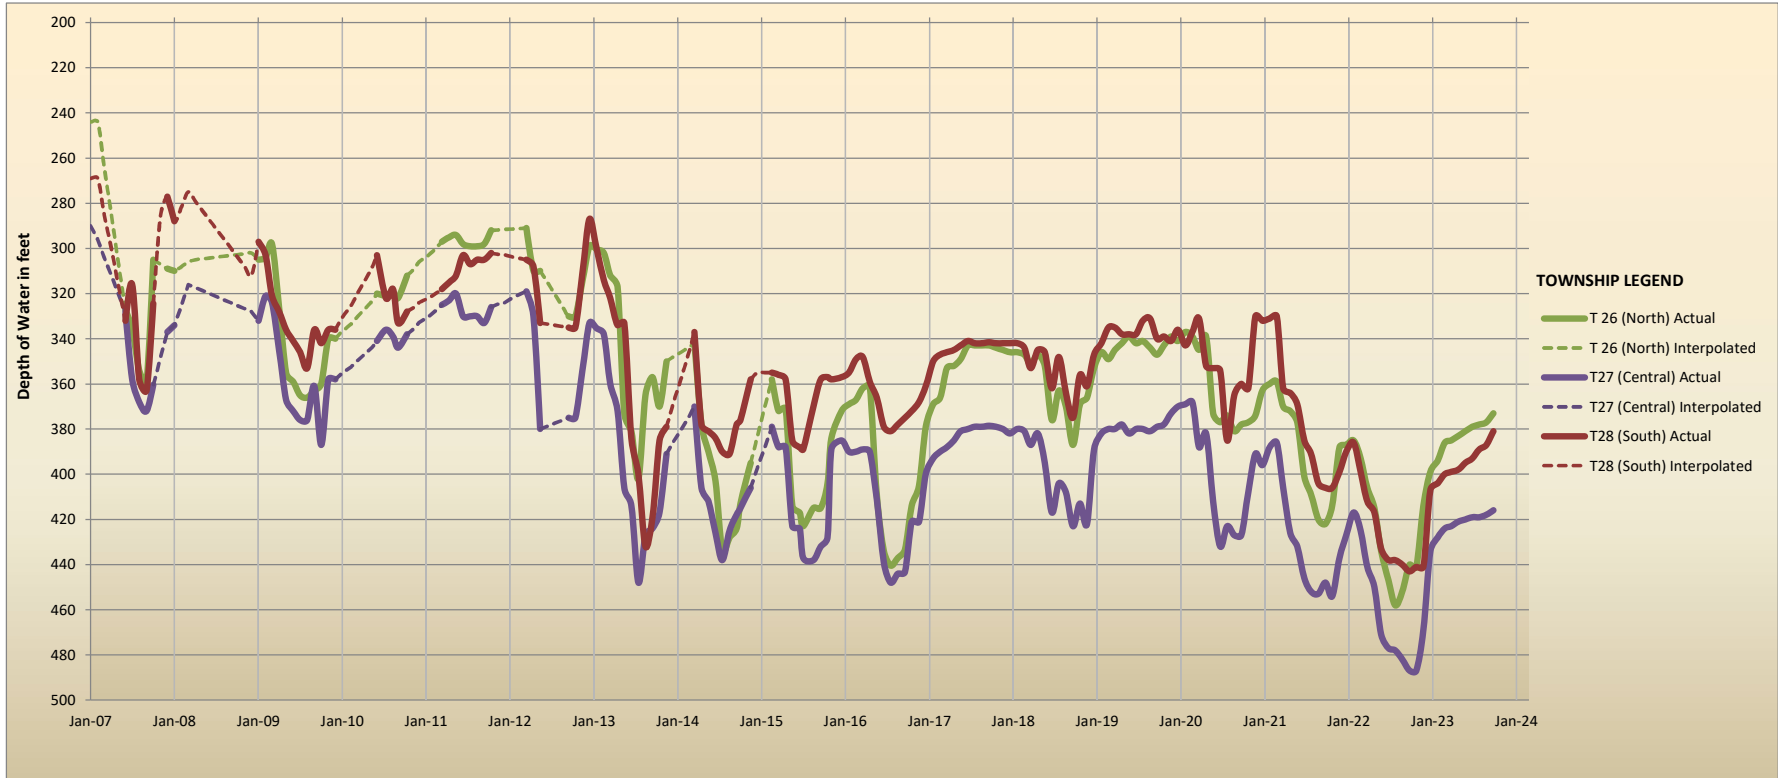

NORTH KERN WATER STORAGE DISTRICT AVERAGE MONTHLY GROUNDWATER LEVELS BY TOWNSHIP

DISTRICT DEEP WELL PRODUCTION Ac-Ft