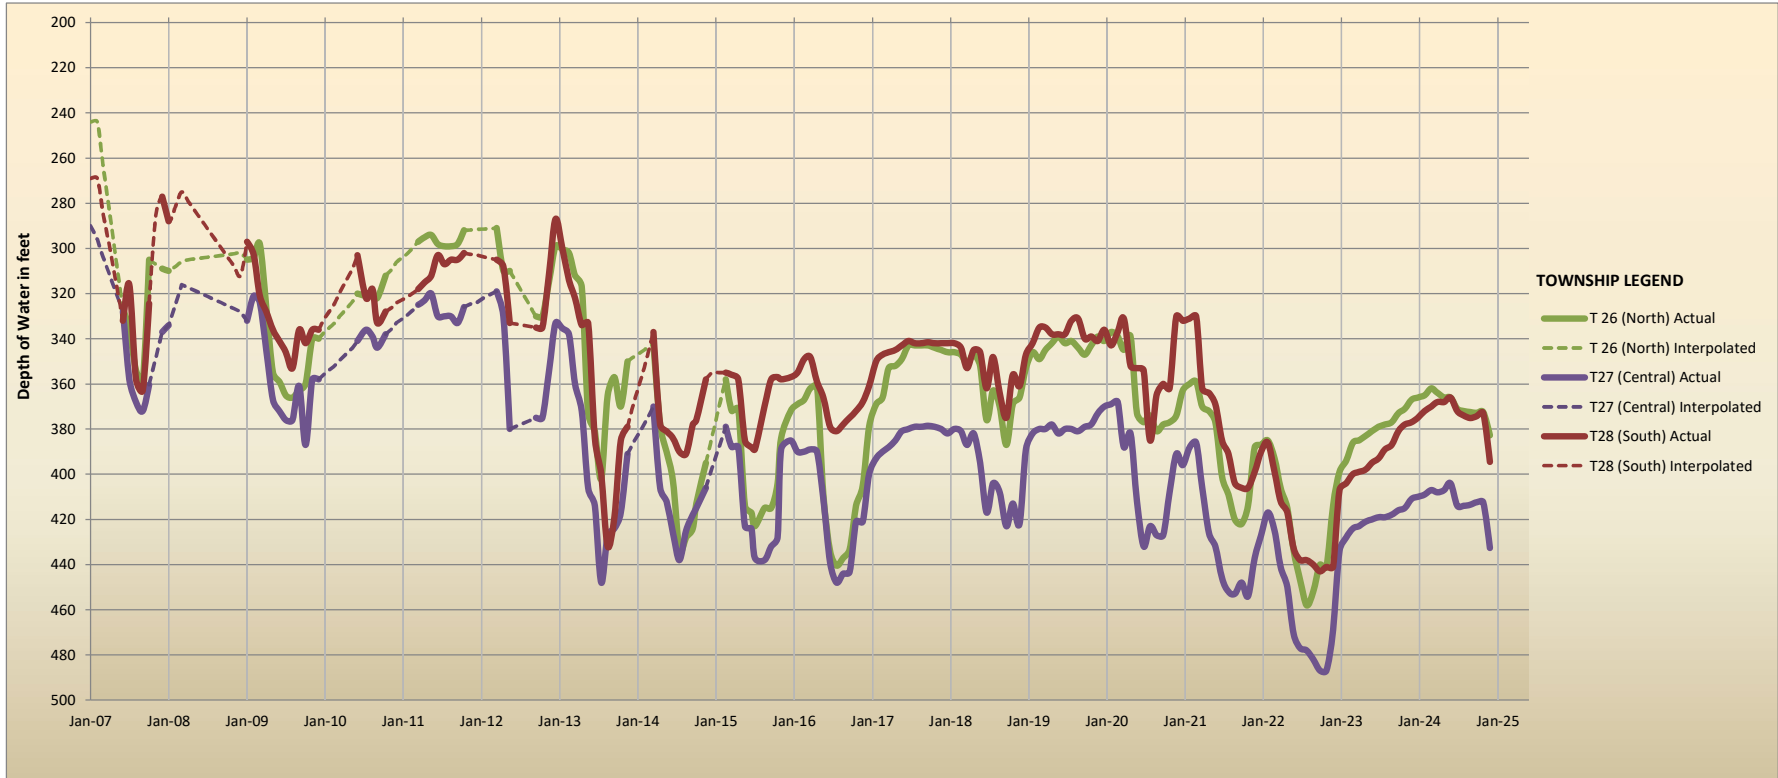

NORTH KERN WATER STORAGE DISTRICT AVERAGE MONTHLY GROUNDWATER LEVELS BY TOWNSHIP

DISTRICT DEEP WELL PRODUCTION Ac-Ft