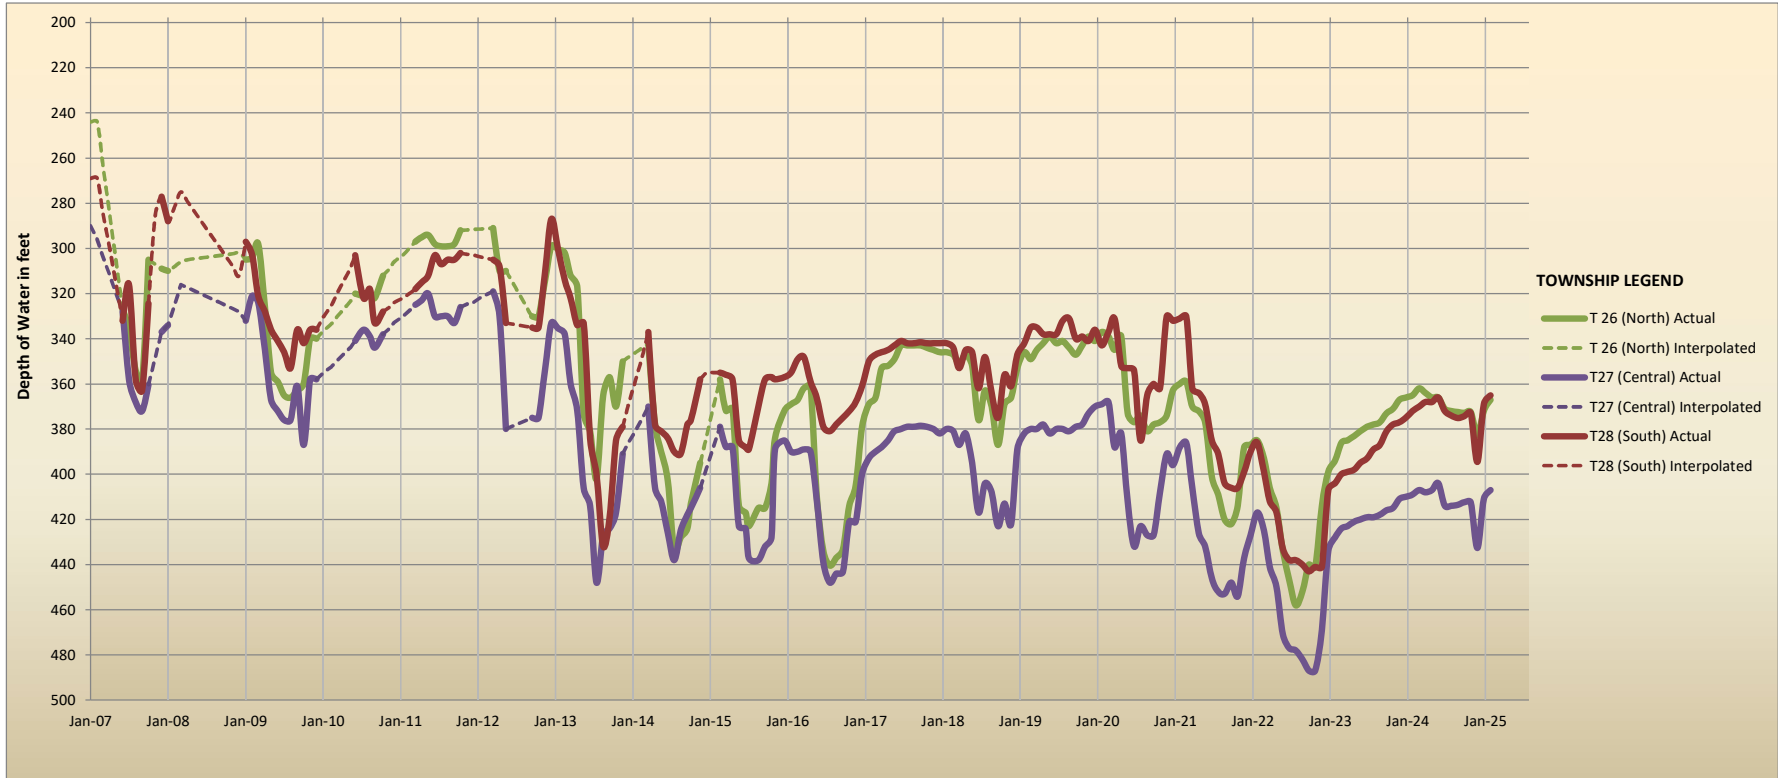

NORTH KERN WATER STORAGE DISTRICT AVERAGE MONTHLY GROUNDWATER LEVELS BY TOWNSHIP

DISTRICT DEEP WELL PRODUCTION Ac-Ft